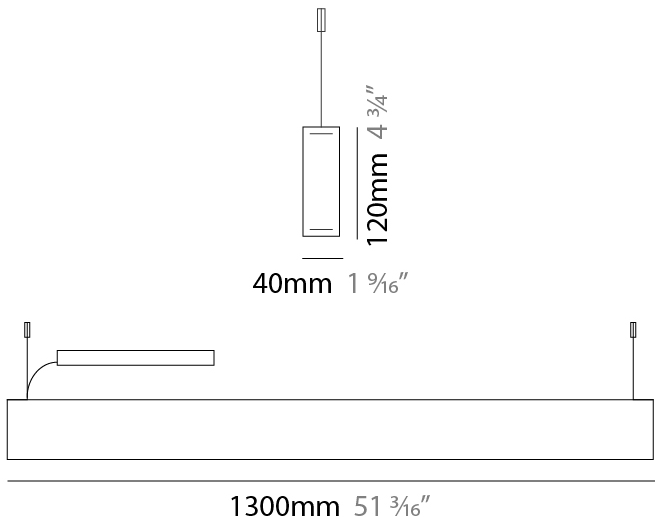

LED120 SUSPENSION

D71025-

base number
Color   Temperature   Finish   Options

1. To build a product code in our configurator select the specify button on the base model # product page
2. To build a manual product code on this datasheet choose from the options listed below in blue font and add the suffix to the base model #

GENERAL

Series: Woodlin
Subseries: LED120
Partner: Tunto
Division: Design
Installation: Suspension
Product Type: Linear Profiles
Mounting Location: Ceiling
Light Distribution: Direct / Indirect

PHYSICAL

Shape: Rectangle
Length (mm): 1300
Length (in): 51 ³/₁₆
Width (mm): 40
Width (in): 1 ⁹/₁₆
Height (mm): 120
Height (in): 4 ³/₄
Max. Overall Height (mm): 2120
Max. Overall Height (in): 83 ⁷/₁₆
Diffuser: Opal
Fixture Finish: [WAL](#) / [ASH](#) / [OAK](#) / [BLK](#) / [WHI](#)
Fixture Material: Wood
Primary Material: Wood
Cable Details: 2000mm / 78 3/4"

ELECTRICAL

Lamp Type: LED
Input Wattage (W): 60
Total Output Wattage (W): 50.1
Dimming: Tri-Mode (Non-Dimming and Phase Dimming (120Vac only) and 0-10V Dimming)
Driver Included: Yes
Driver Location: Integrated
Driver Type: Constant Current - Universal
Driver Class: Class 2
Input Voltage (V): 120 - 277
Constant Current (MA): 700

LED

Color Temperature (°K): [2700](#) / [3000](#) / [4000](#)
Max. Delivered Lumen (lm): 3260
CRI: >93 CRI
Lamp Life (hrs): 50000

OPTICAL

RATINGS AND CERTIFICATIONS

Certified By: Certified for North American Standards
IP rating: IP20